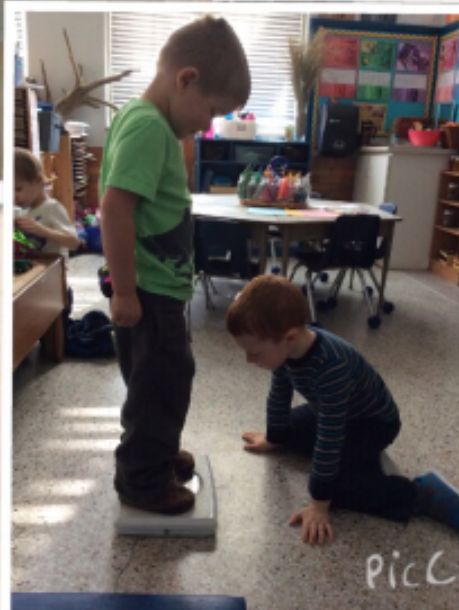

How Much Does A Bear Weigh?

2017/02/10 6:38 PM

How much does a bear weigh?

How much does a Bear weigh?

Polar Bear 1200 pounds

Baby Polar Bear 25 pounds

Do we weigh as much as a bear?

Jack	39	Jorja	39	Audrey	50
Grace	61	Charlie	46	Ailsa	46
Annabel	46	Erica	50	Selena	39
Connor	52	Ethan	43	Emma	39
Quinn	44	Nicolas	41	Marya	44
Tehya	39	Abby	54	Reese	44
Shayon	39	Alexa	39	Miguel	
Asya	44				

All together we weigh:

948 pounds!

We weigh less than a Polar bear

PicCOLLAGE